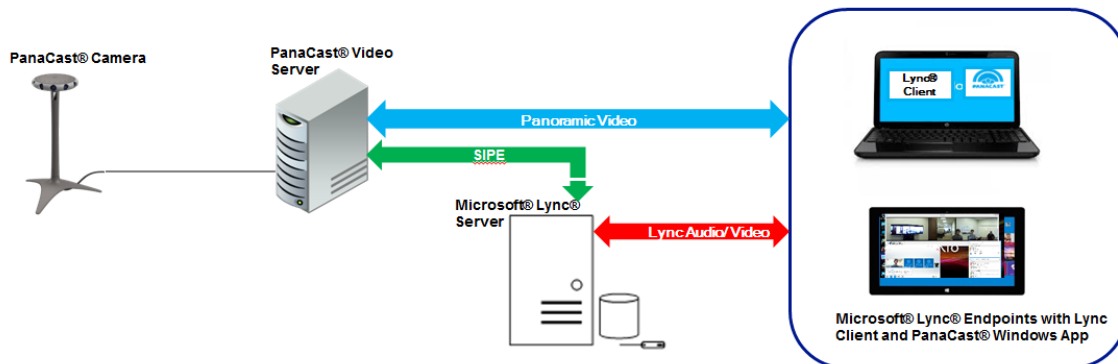

## Easy to Install

PanaCast Experience, built for Lync, does not require any modifications to your existing Microsoft Lync configuration. The system, along with the Lync framework, consists of the following four components: PanaCast Camera, PanaCast Video Server (PVS), Admin Portal, and the PanaCast App for Windows and Mac. The PanaCast Experience overview is shown below in Figure 2.